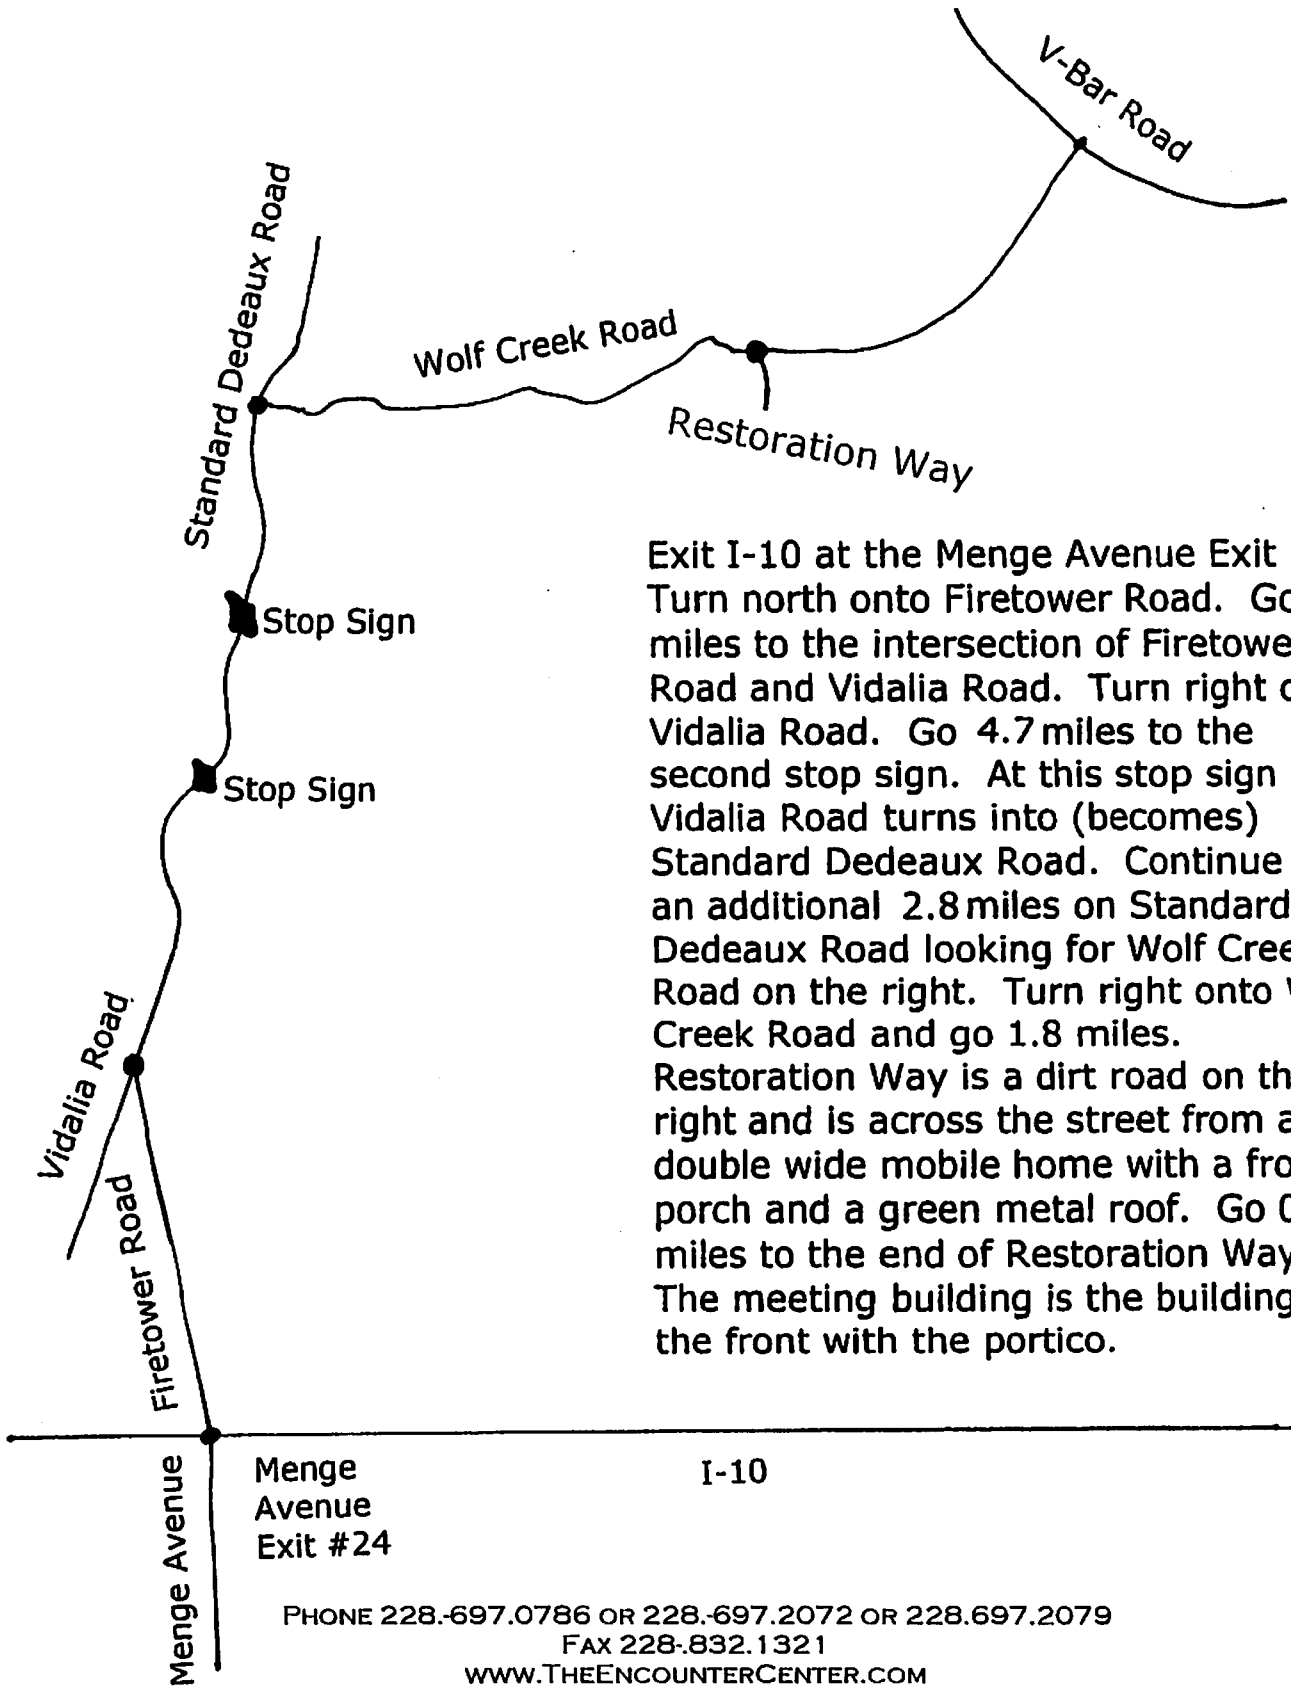

# THE ENCOUNTER CENTER

---

---

1000 RESTORATION WAY, KILN, MS 39556 • P. O. Box 3207, GULFPORT, MS 39505-3207

Exit I-10 at the Menge Avenue Exit #24. Turn north onto Firetower Road. Go 4.2 miles to the intersection of Firetower Road and Vidalia Road. Turn right onto Vidalia Road. Go 4.7 miles to the second stop sign. At this stop sign Vidalia Road turns into (becomes) Standard Dedeaux Road. Continue on an additional 2.8 miles on Standard Dedeaux Road looking for Wolf Creek Road on the right. Turn right onto Wolf Creek Road and go 1.8 miles. Restoration Way is a dirt road on the right and is across the street from a double wide mobile home with a front porch and a green metal roof. Go 0.25 miles to the end of Restoration Way. The meeting building is the building in the front with the portico.