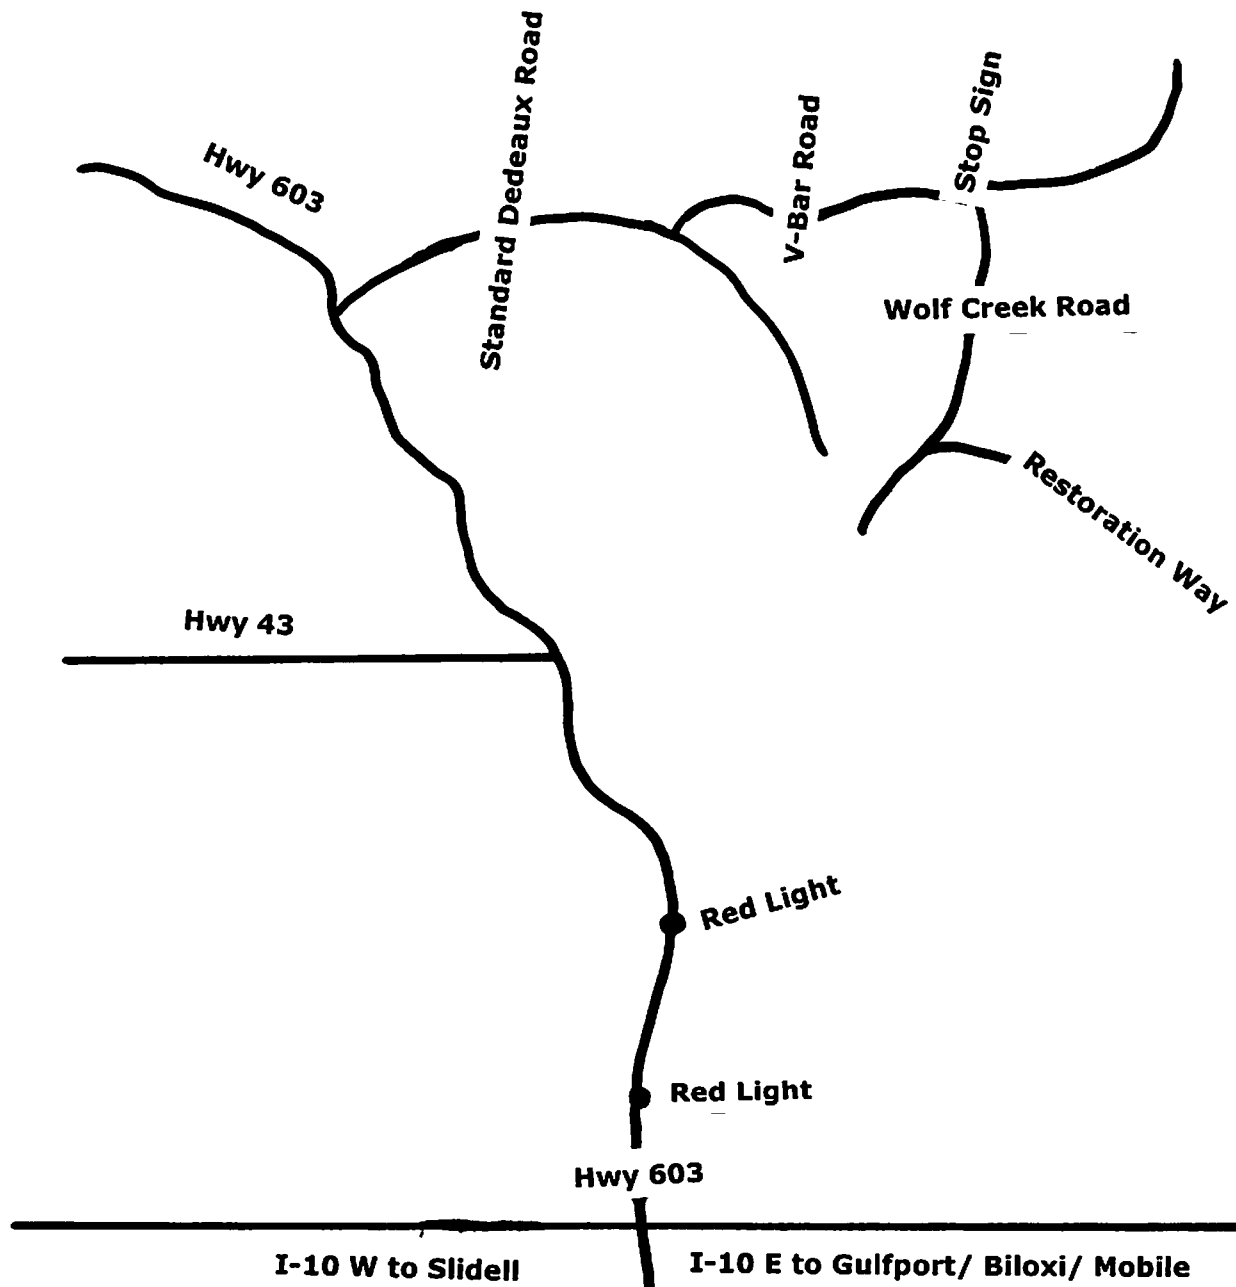

THE ENCOUNTER CENTER

1000 RESTORATION WAY, KILN, MS 39556 • P. O. BOX 3207, GULFPORT, MS 39505-3207

Turn off I-10 at Exit 13 (Hwy 43 – Hwy 603 – Bay St. Louis – Picayune Exit). Go North on Hwy 603 for 14.5 miles. Turn right off Hwy 603 onto Standard Dedeaux Road. Follow Standard Dedeaux Road for 2 miles. Turn left onto V-Bar Road. Go 1.7 miles on V-Bar Road until you come to the stop sign. Turn right onto Wolf Creek Road and go 0.7 miles to Restoration Way. Turn left onto Restoration Way and go 0.25 miles to the end of the road. The office is located in the building in the front with a portico.