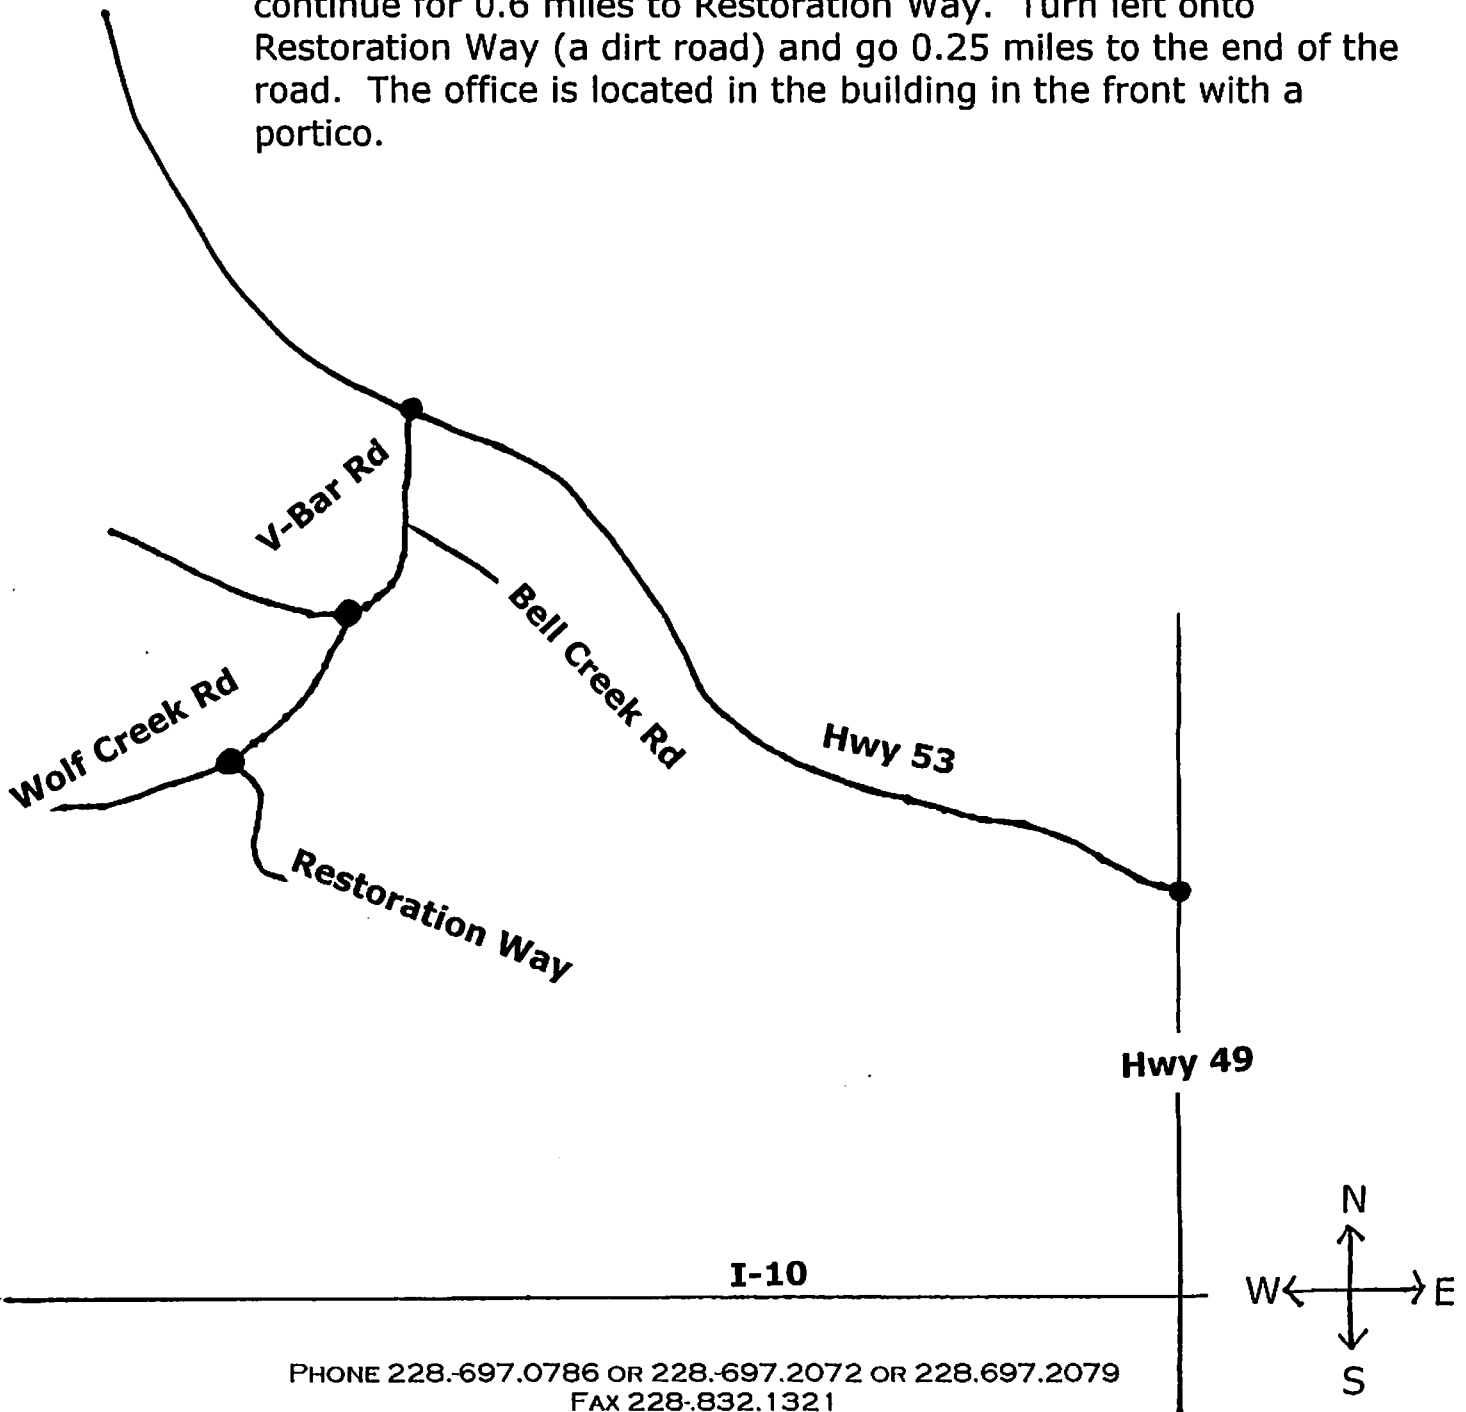

THE ENCOUNTER CENTER

1000 RESTORATION WAY, KILN, MS 39556 • P. O. BOX 3207, GULFPORT, MS 39505-3207

Turn off Hwy 49 onto Hwy 53 heading west. Continue on Hwy 53 for 17.1 miles to V-Bar Road. (Begin looking for V-Bar Road on the left after you cross into Hancock County.) Turn left off Hwy 53 onto V-Bar Road and go 1.8 miles to the intersection of V-Bar and Wolf Creek Roads. Turn left onto Wolf Creek Road and continue for 0.6 miles to Restoration Way. Turn left onto Restoration Way (a dirt road) and go 0.25 miles to the end of the road. The office is located in the building in the front with a portico.